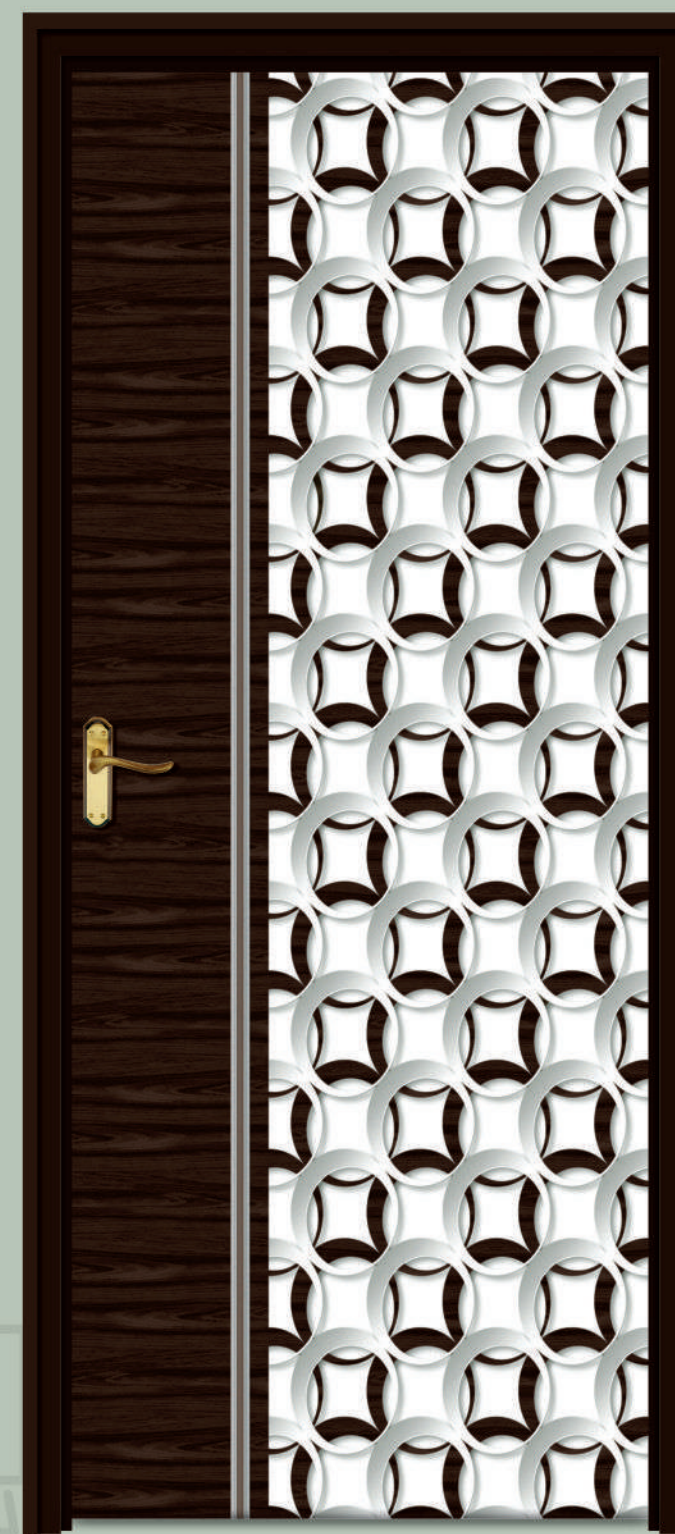

EXCLUSIVE DOOR SKIN

Create distinctive style statement with these around as their unique design.

CLASSY GLOSSY DOOR

A NEW
RISE OF
FABULOUS
DESIGN

KHG • 5121

Also in 7x3.25 Feet

KHG • 5122

Also in 7x3.25 Feet