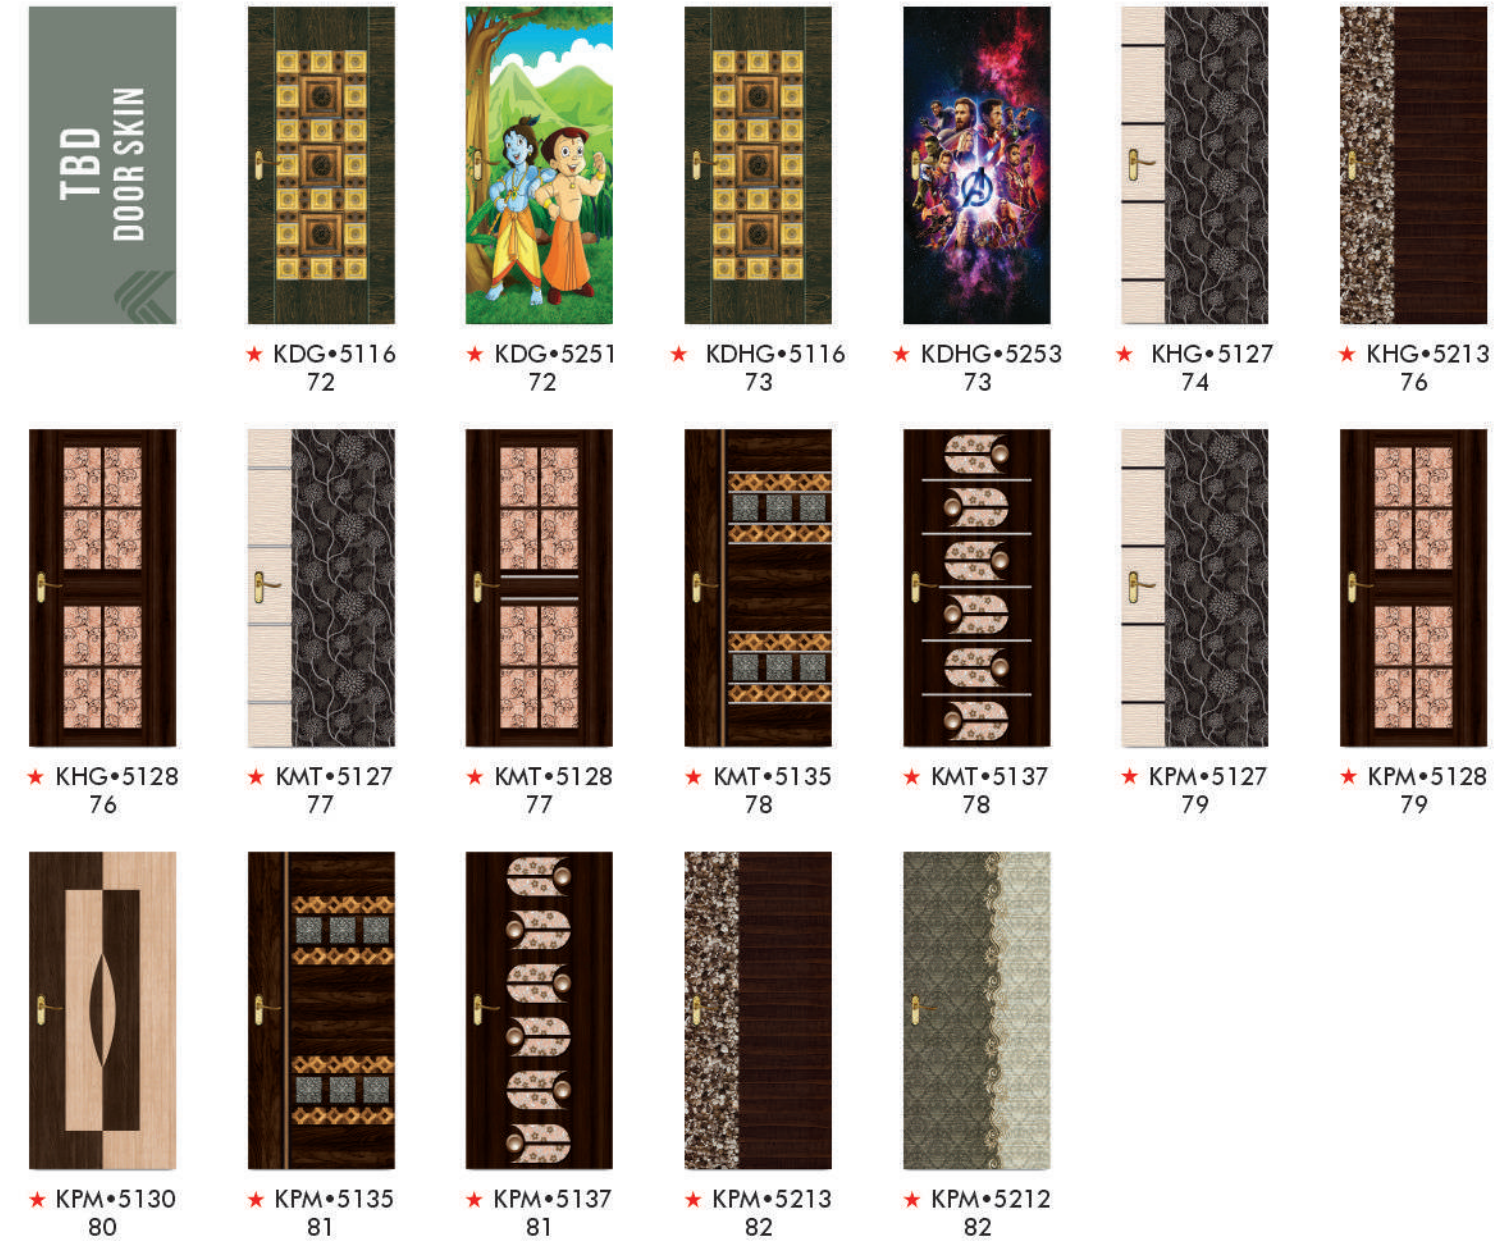

INDEX

TECH. SPECIFICATION

PRODUCT DATA:
(SIZE) 7'x3.25' & 8'x4'

NOTE:
For actual colour pattern and finish refer actual sheets as due to printing limitation there might be slight variation. in case of any claims, the liability of the company is however limited to the cost of the product only.