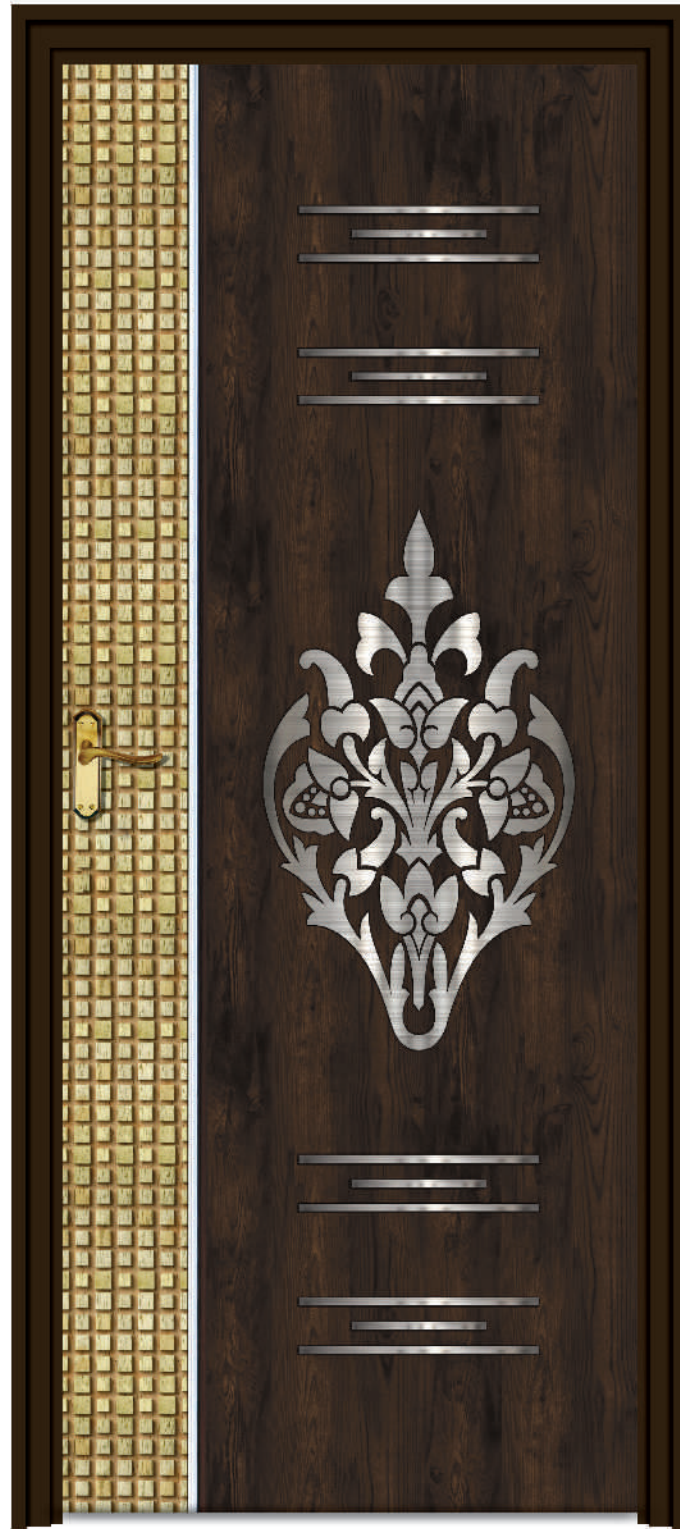

KDG • 5111

Also in 7x3.25 & 8x4 Feet

EXCLUSIVE DOOR SKIN

The set is meant to make you closer to the adventurous side of nature.

DIGITAL DOOR

CHOOSE
THAT BEST,
TIME TO
RICHNESS

KDG • 5112

Also in 7x3.25 Feet

DIGITAL DOOR

KDG • 5119

Also in 7x3.25 Feet

EXCLUSIVE DOOR SKIN

Endearing exclusive door of appealing delightful decoration.

KDG • 5257

Also in 7x3.25 Feet

DIGITAL DOOR