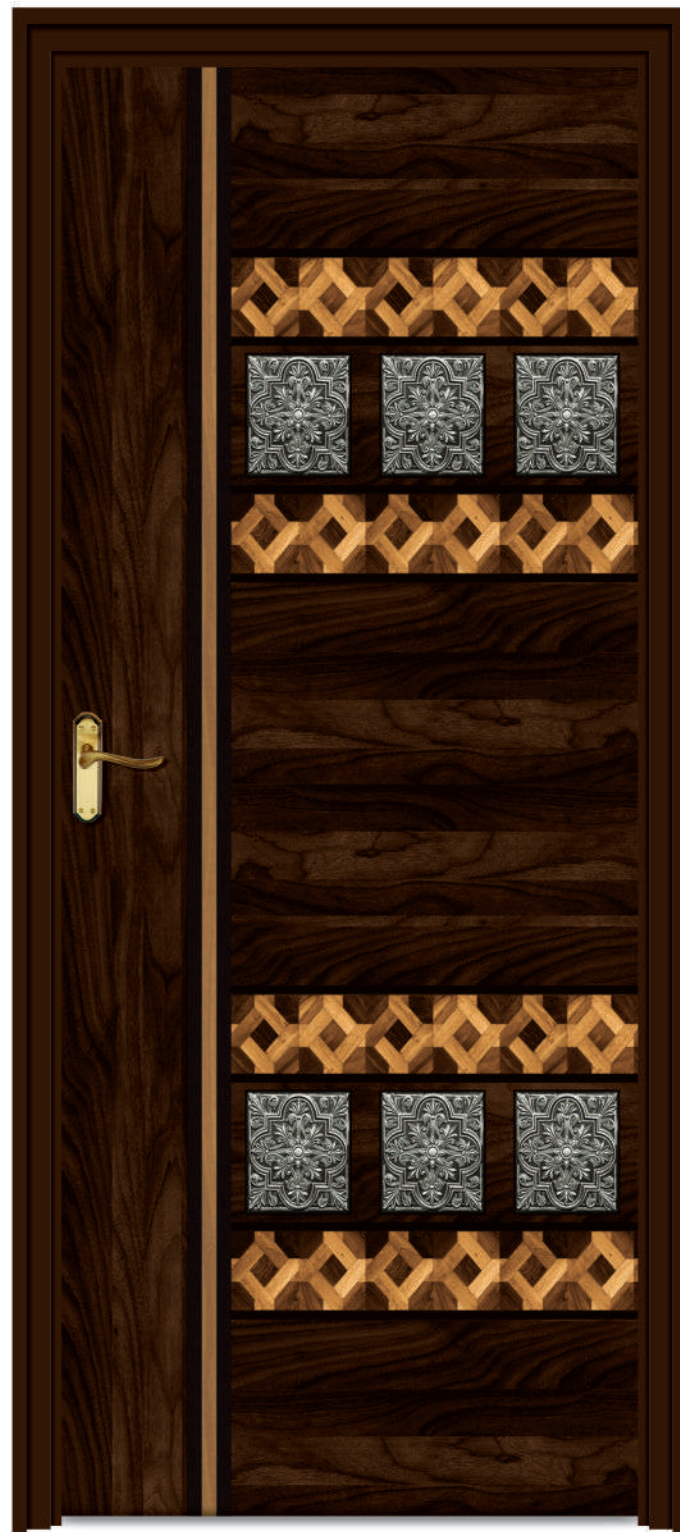

★ KPM • 5130

Also in 7x3.25 Feet

EXCLUSIVE DOOR SKIN

Make a beautiful ambience with
the premium door charm.

TBD DOOR

CHOOSE THAT
BEST GIVING
YOUR HOME
A NEW LOOK

★ KPM • 5135

Also in 7x3.25 Feet