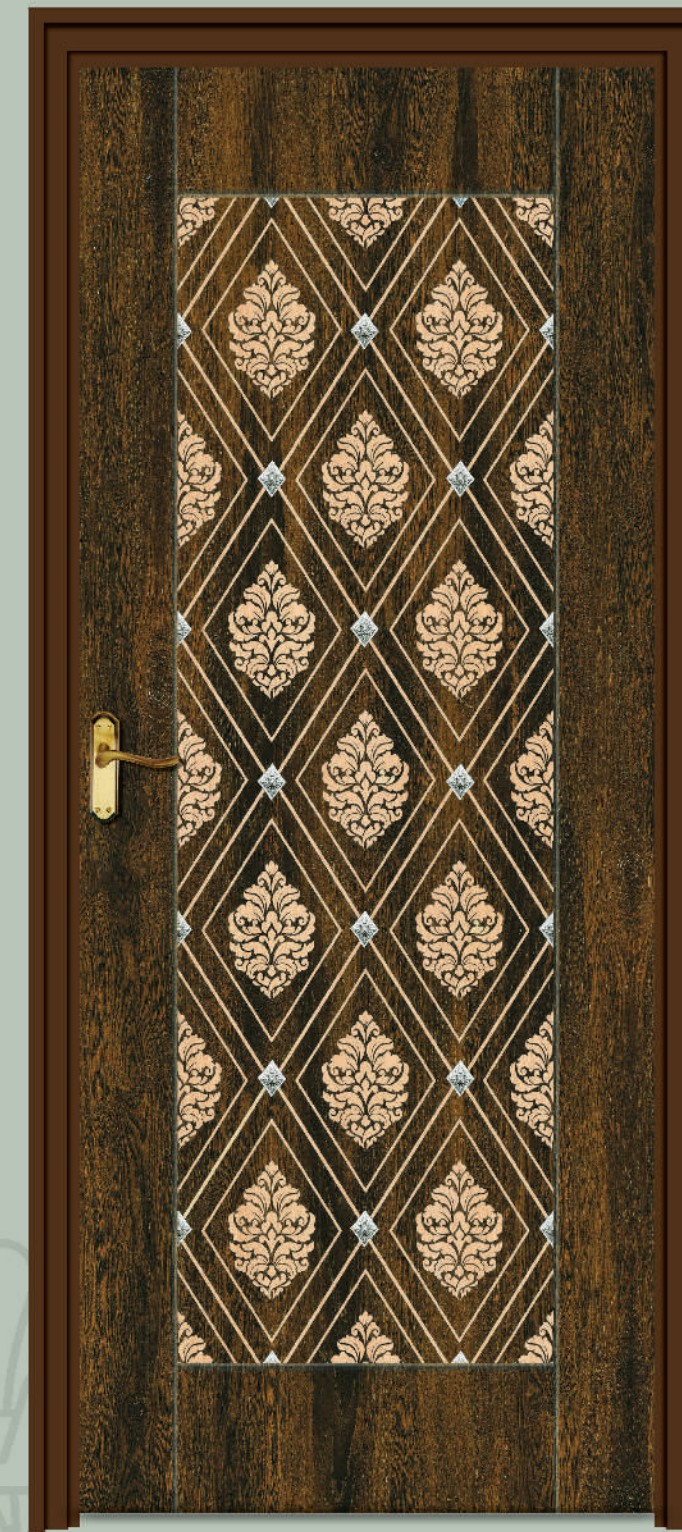

KDHG • 5115

Also in 7x3.25 Feet

EXCLUSIVE DOOR SKIN

No one can ever go wrong with mystic style and here the same is dubbed with glamorous finesse.