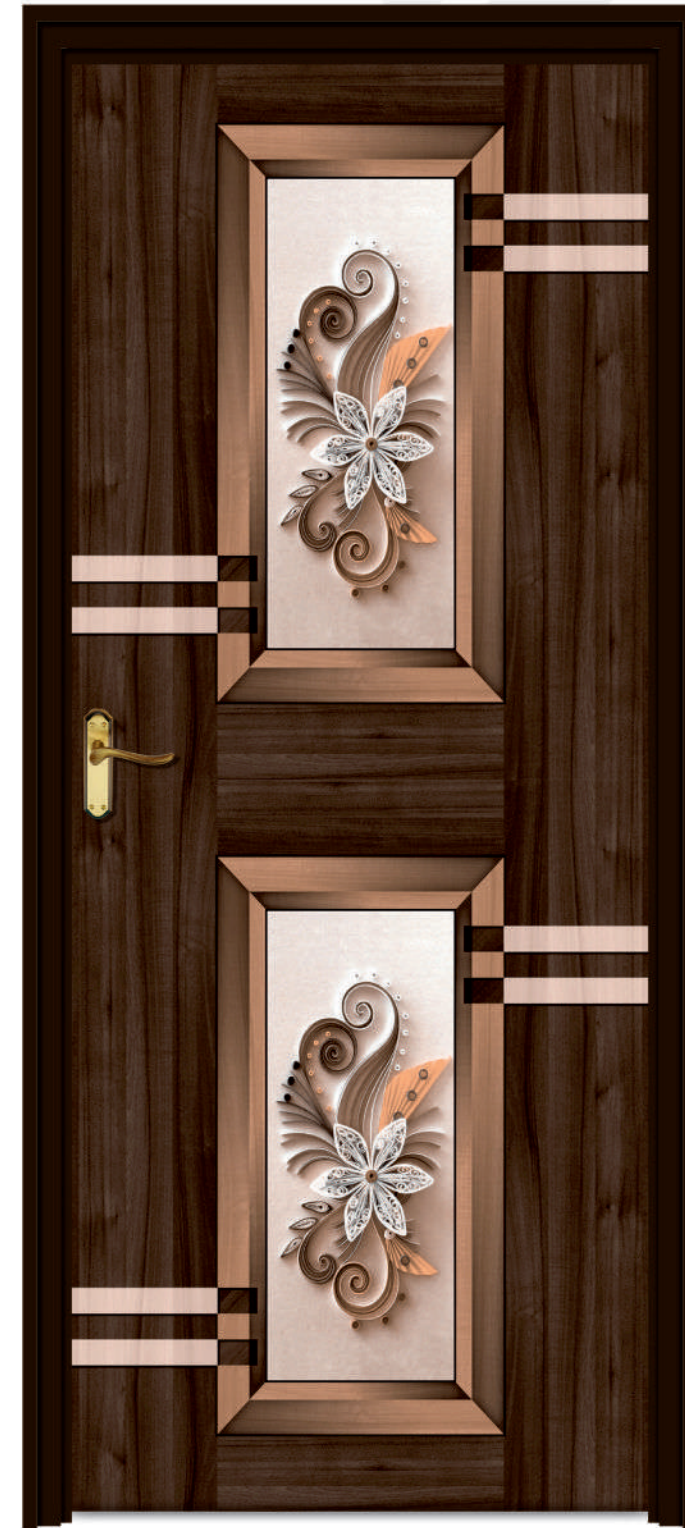

KPM • 5504

Also in 7x3.25 Feet

KPM • 5505

Also in 7x3.25 Feet

EXCLUSIVE DOOR SKIN

Original masterpieces for truly authentic atmosphere.

PREMIUM DOOR

CHOOSE THE NEW
STANDARD OF
LIVING WITH
STANDARD DOORS

KPM • 5506

Also in 7x3.25 Feet

KPM • 5507

Also in 7x3.25 Feet

KPM • 5508

Also in 7x3.25 Feet

EXCLUSIVE DOOR SKIN

Innovative creation that combines artisan methods, precious elements with an ideas.

KPM • 5509

Also in 7x3.25 Feet

EXCLUSIVE DOOR SKIN

Renovate your decor with flashing brightness of exclusive door.

P
R
E
M
I
U
M
D
O
O
R

KPM • 5510

Also in 7x3.25 Feet

EXCLUSIVE DOOR SKIN