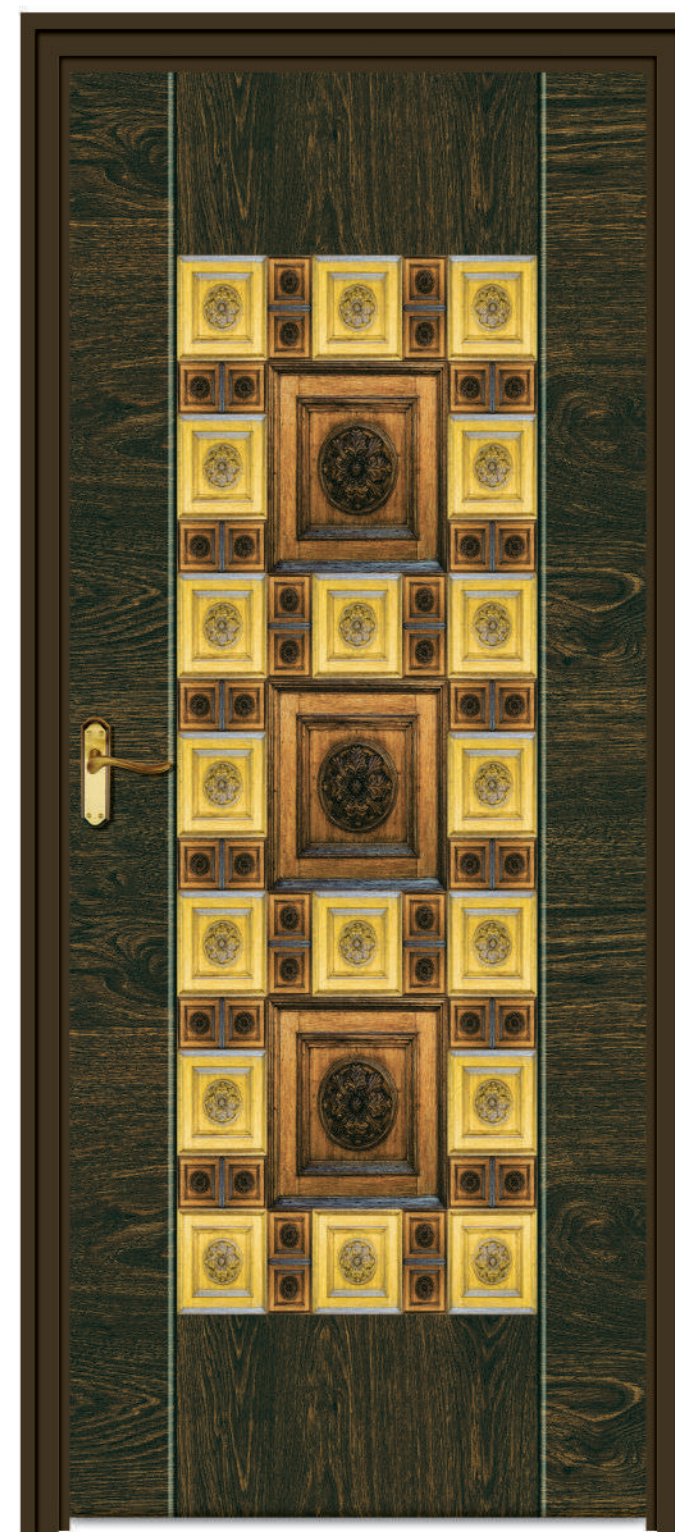

TBD DOOR

★ KDG • 5116

Also in 7x3.25 & 8x4 Feet