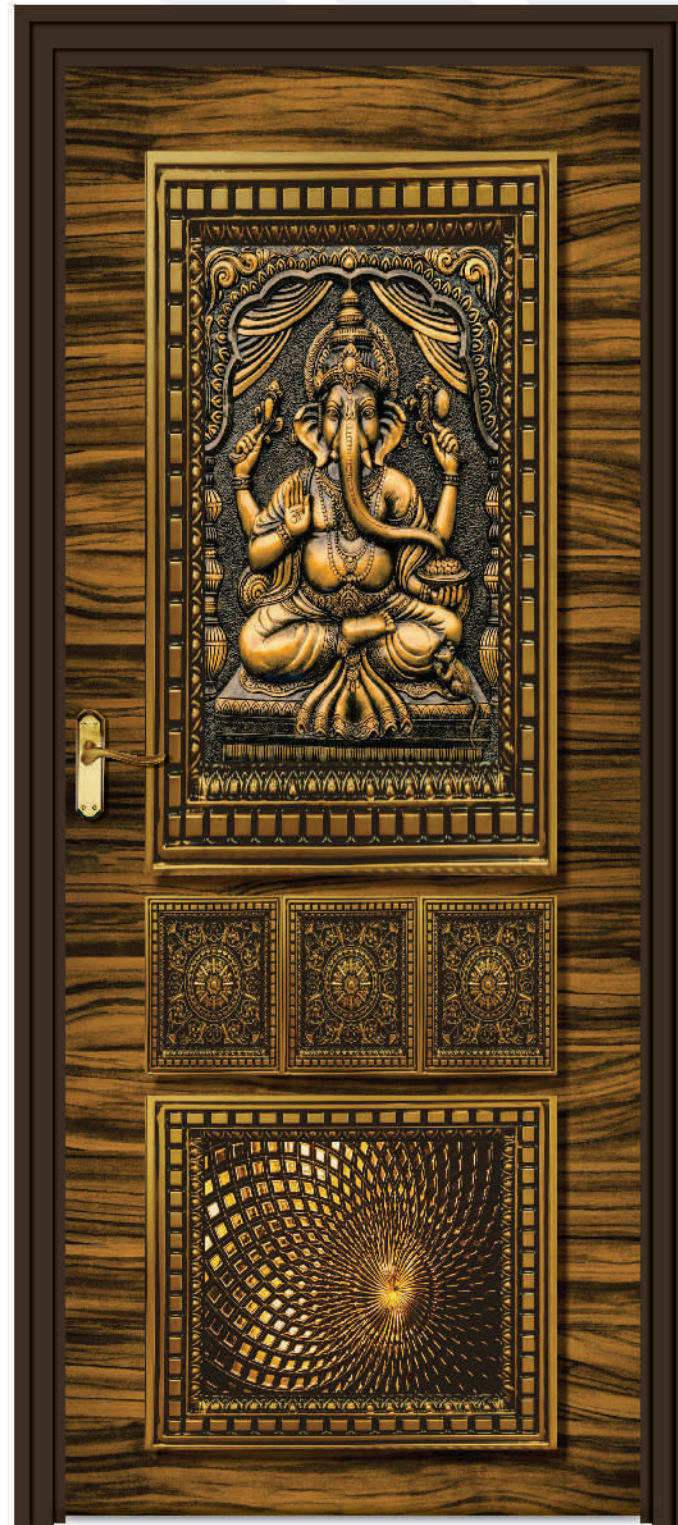

KDG • 5252

Also in 7x3.25 & 8x4 Feet