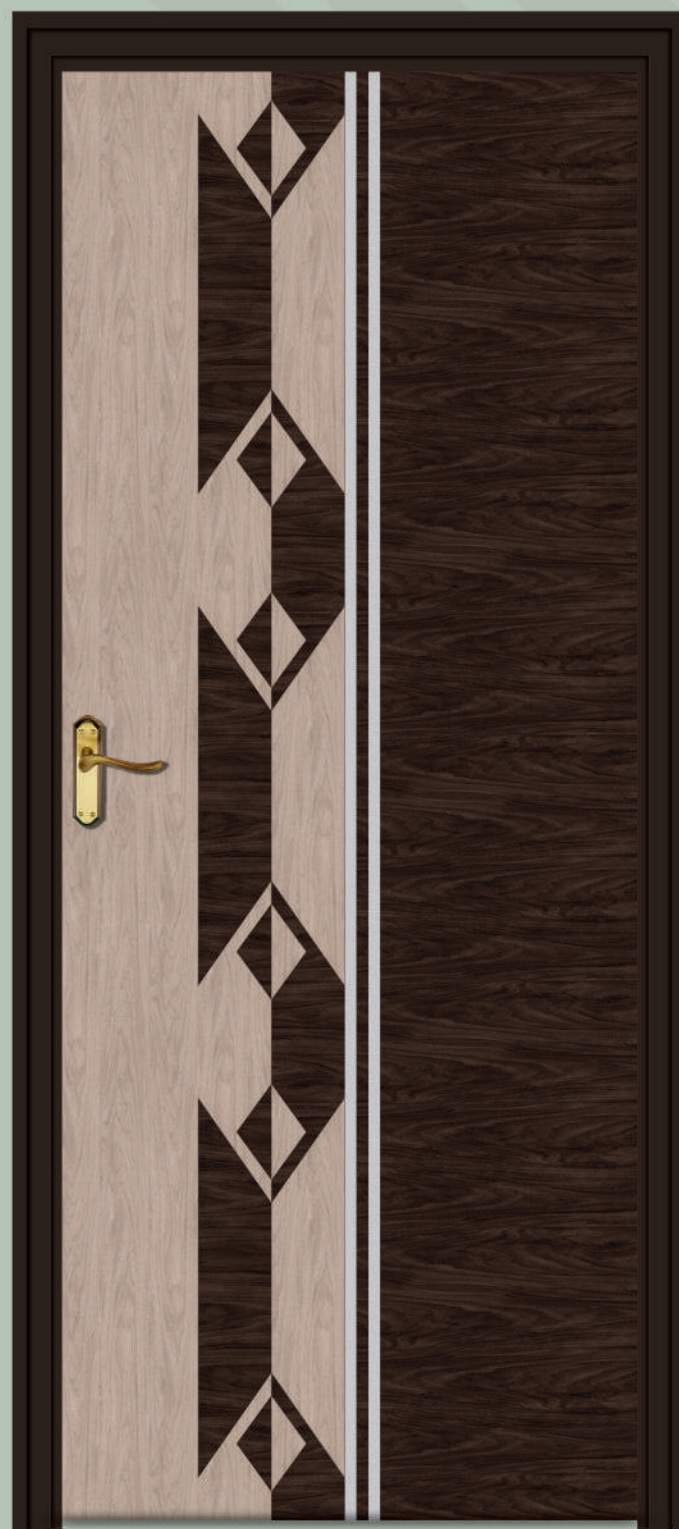

KMT • 5136

Also in 7x3.25 Feet