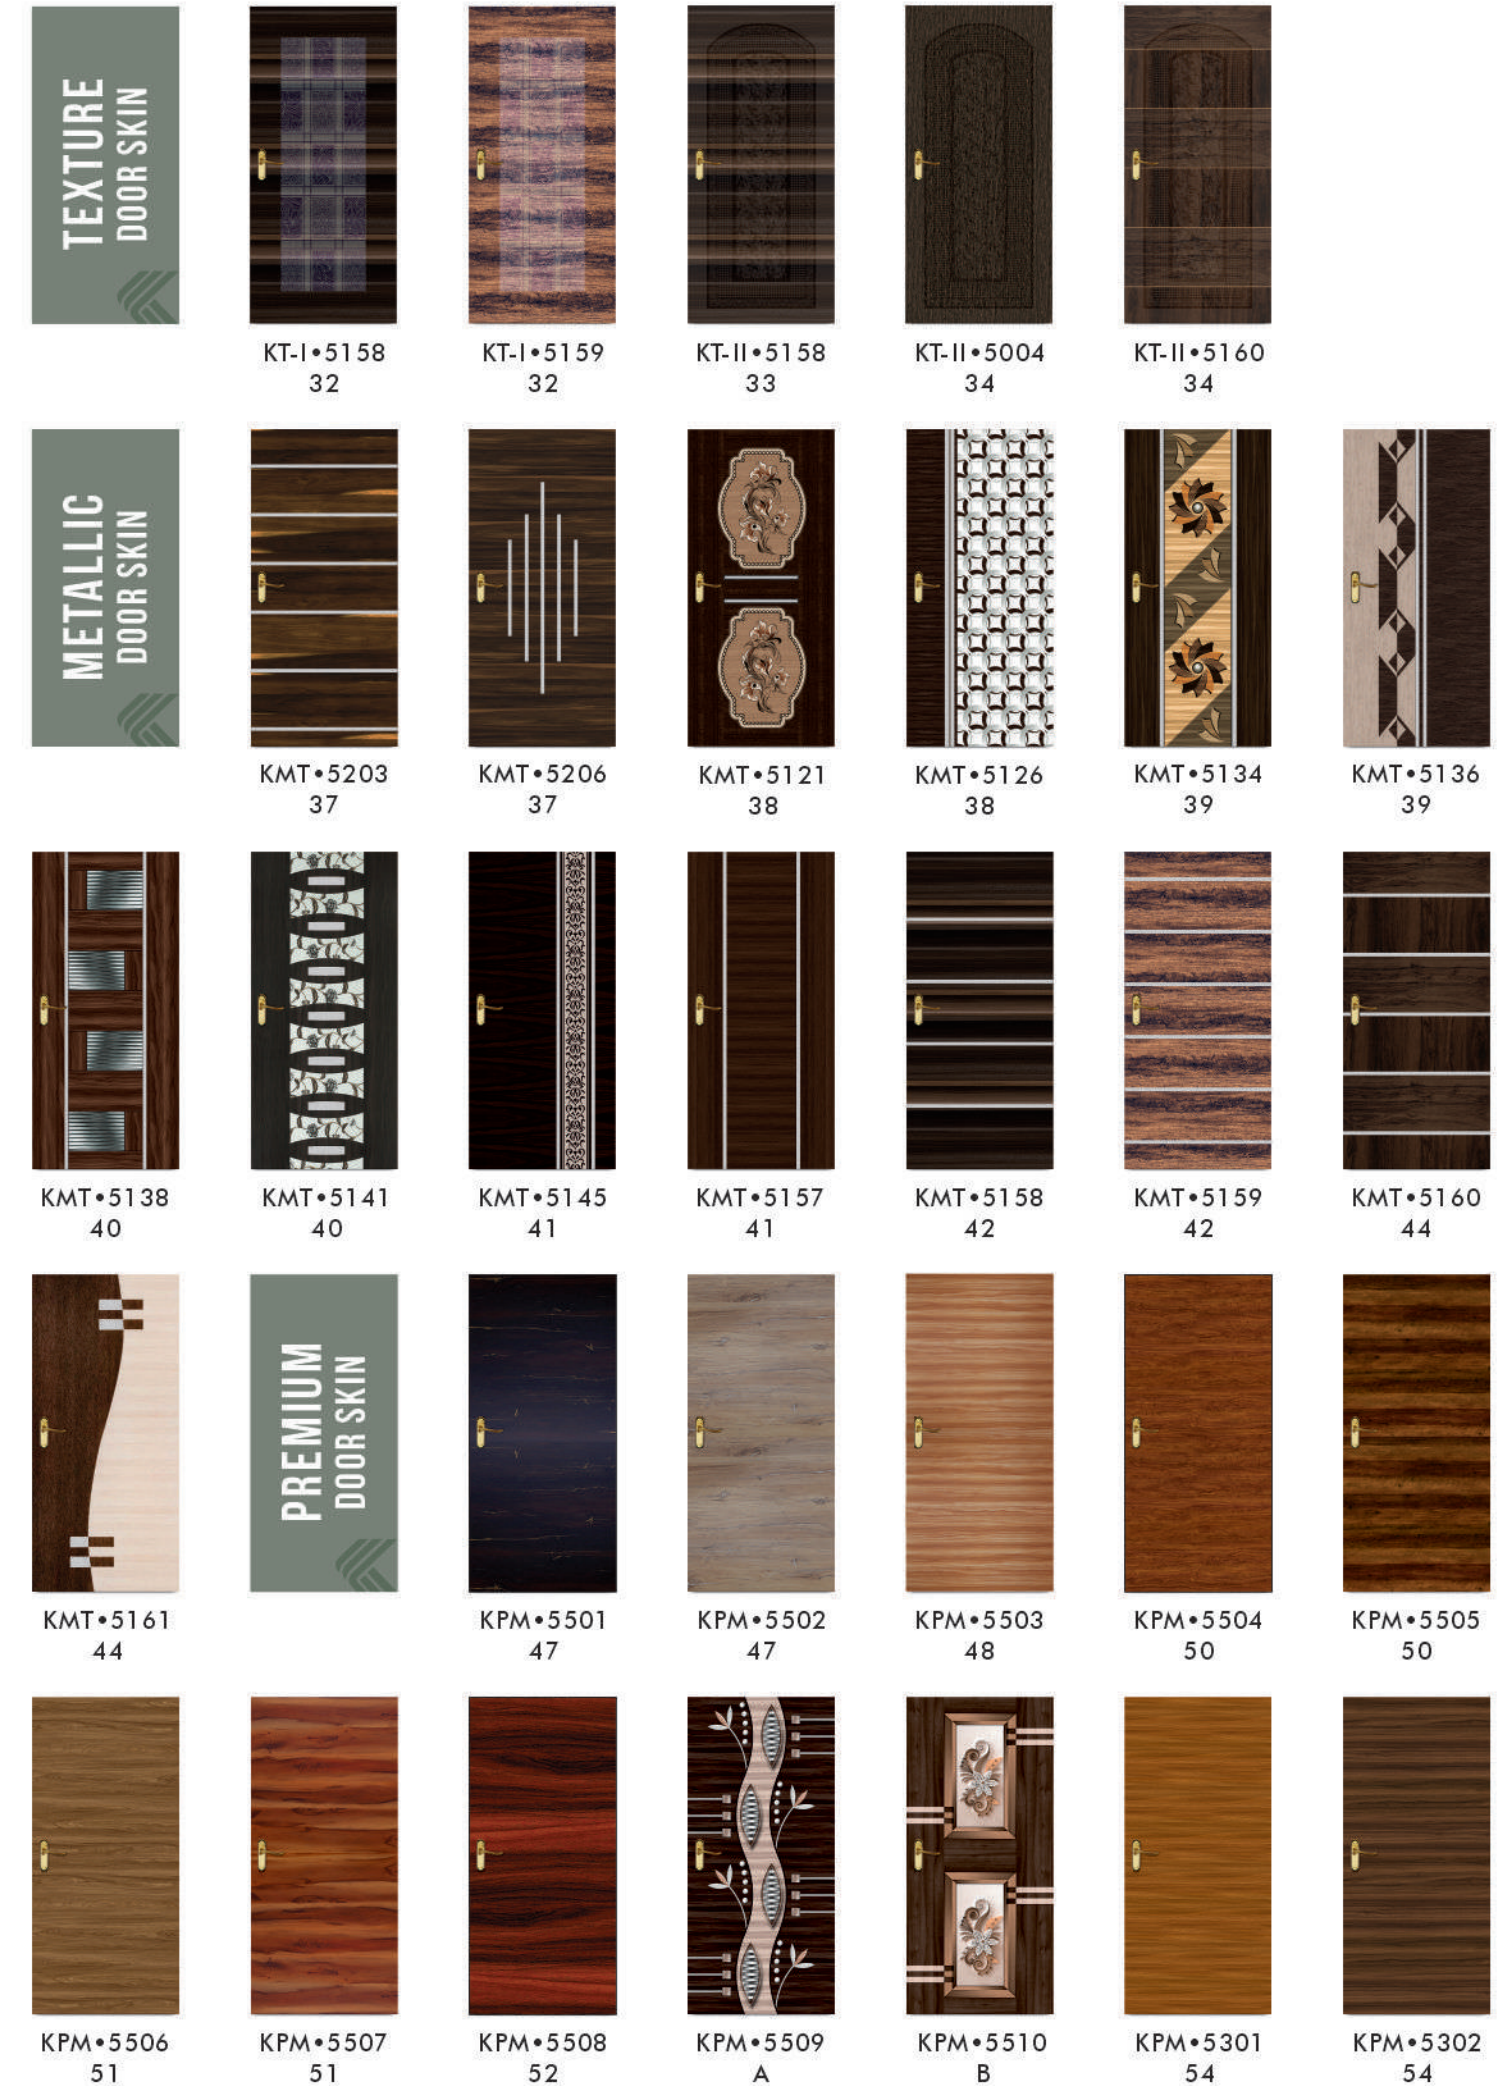

★ KPM • 5130

Also in 7x3.25 Feet

EXCLUSIVE DOOR SKIN

Make a beautiful ambience with
the premium door charm.

TBD DOOR

CHOOSE THAT
BEST GIVING
YOUR HOME
A NEW LOOK

★ KPM • 5135

Also in 7x3.25 Feet

★ KPM • 5137

Also in 7x3.25 Feet

★ KPM • 5213

Also in 7x3.25 Feet

EXCLUSIVE DOOR SKIN

Inspired by craftsmanship tradition, to create living spaces with a contemporary flavour.

★ KPM • 5212

Also in 7x3.25 Feet