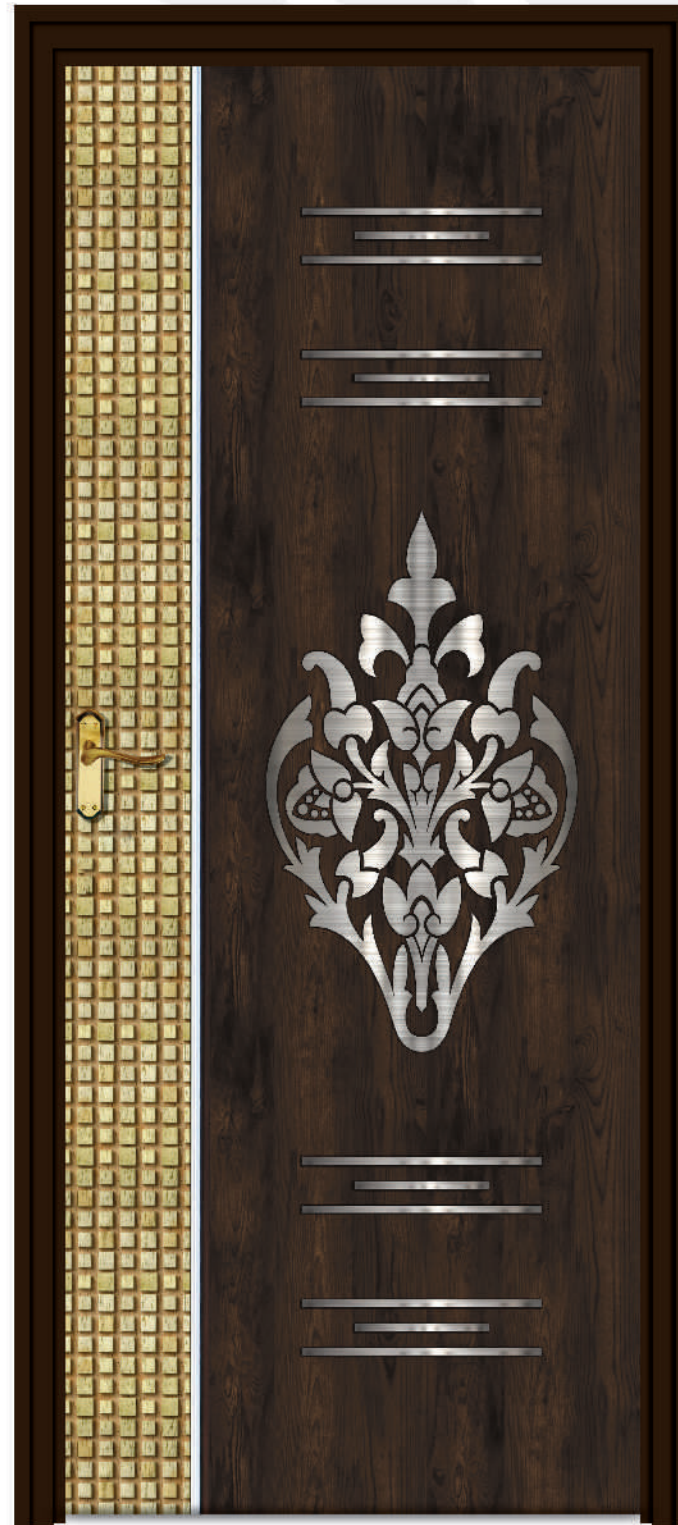

DESIGNS

Let the glorious exclusive door beautifully create a story
that highlights nature and a strong character.

CLASSY GLOSSY DOOR

INTERIORS WITH
VIVACIOUS
STYLE AND CLASSIC
LOOK.

KDHG • 5111

Also in 7x3.25 & 8x4 Feet