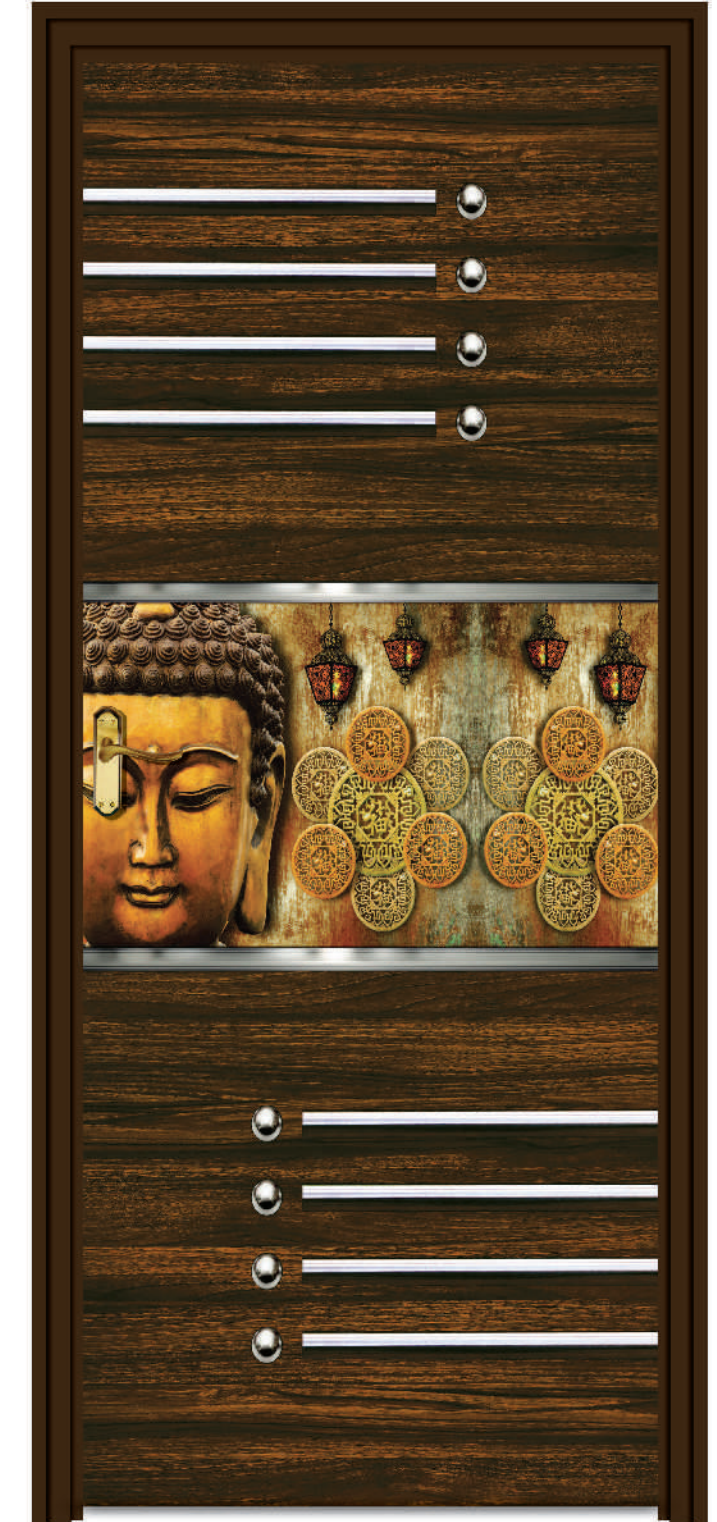

EXCLUSIVE DOOR SKIN

The door contains pieces reflecting
their muse, nature effortlessly.

KDG • 5118

Also in 7x3.25 Feet