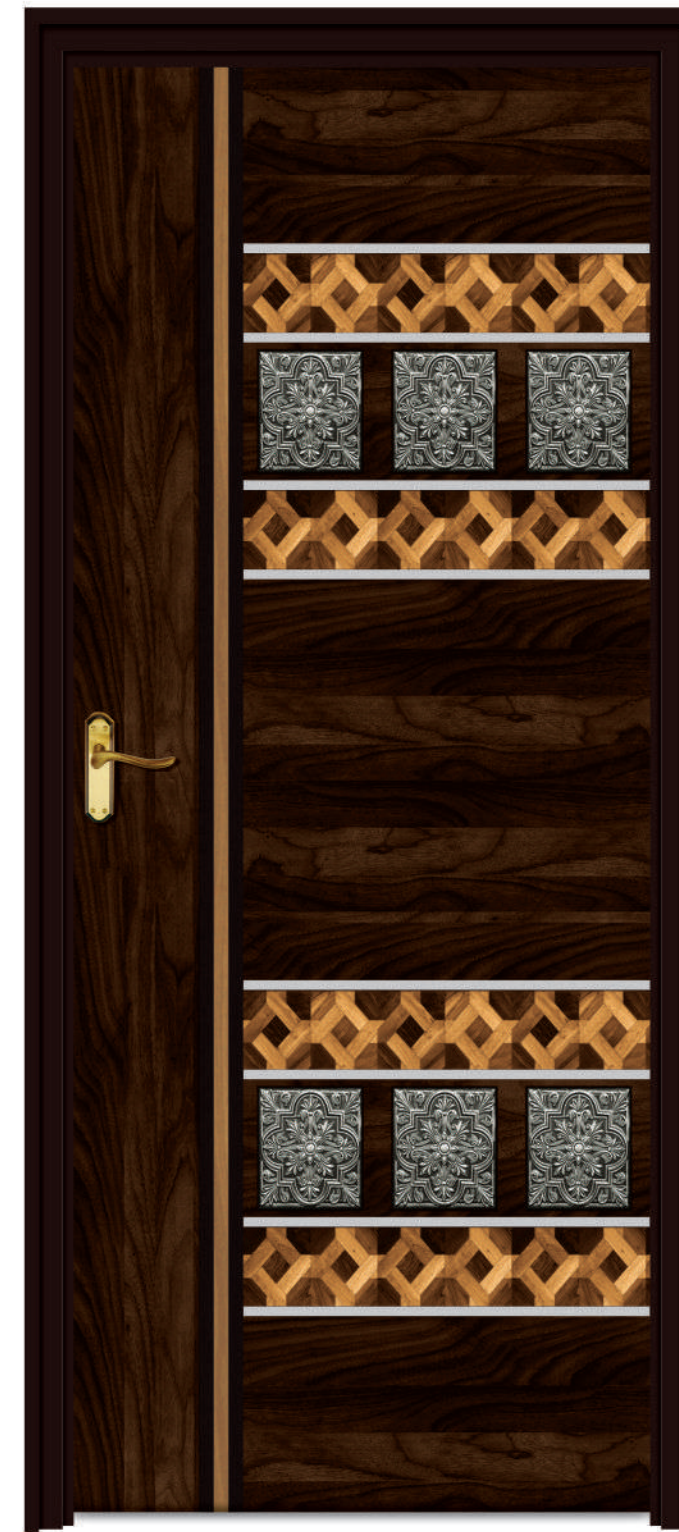

★ KMT • 5135

Also in 7x3.25 Feet